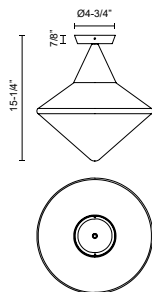

alora mood

P. 1.855.855.8926

CANADA: 19054 28TH Avenue Surrey - BC V3Z 6M3

USA: 3035 E. Lone Mountain Rd - Las Vegas, NV, 89081

NORA PD537714

Pendant Option

Semi Flush Mount Option

FIXTURE DIMENSIONS	D14-1/8" x H14-1/2"
LAMP TYPE	E26
MAX WATTAGE	60W
BULB QTY	1
BULBS INCLUDED	No
VOLTAGE	120V
GLASS DETAILS	Opal Glass
MATERIAL	Glass; Steel;
ROD LENGTH	46" Max (3x12" + 1x6" + 1x4")
DIAMETER OF ROD	1/2"
WIRE LENGTH	60"
MINIMUM HANG HEIGHT	19-1/4"
SLOPED CEILING ADAPTABLE	Yes, Up to 45 Degrees
LOCATION	Dry
CANOPY DIMENSIONS	D4-5/8" x H4-3/4"
BRAND	Alora Mood

[D - Diameter, L - Length, W - Width, H - Height, E - Extension]

AVAILABLE FINISHES:

PD537714BNOP
Brushed
Nickel/Opal Matte
Glass

PD537714AGOP
Aged Gold/Opal
Matte Glass

PD537714MBOP
Matte Black/Opal
Matte Glass