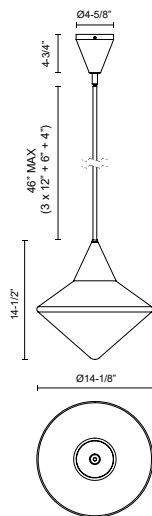

alora mood

P. 1.855.855.8926

CANADA: 19054 28TH Avenue Surrey - BC V3Z 6M3

USA: 3035 E. Lone Mountain Rd - Las Vegas, NV, 89081

NORA PD537714

Pendant Option

Semi Flush Mount Option

FIXTURE DIMENSIONS	D14-1/8" x H14-1/2"
LAMP TYPE	E26
MAX WATTAGE	60W
BULB QTY	1
BULBS INCLUDED	No
VOLTAGE	120V
GLASS DETAILS	Opal Glass
MATERIAL	Glass; Steel;
ROD LENGTH	46" Max (3x12" + 1x6" + 1x4")
DIAMETER OF ROD	1/2"
WIRE LENGTH	60"
MINIMUM HANG HEIGHT	19-1/4"
SLOPED CEILING ADAPTABLE	Yes, Up to 45 Degrees
LOCATION	Dry
CANOPY DIMENSIONS	D4-5/8" x H4-3/4"
BRAND	Alora Mood

[D - Diameter, L - Length, W - Width, H - Height, E - Extension]

AVAILABLE FINISHES:

PD537714BNOP
Brushed
Nickel/Opal Matte
Glass

PD537714AGOP
Aged Gold/Opal
Matte Glass

PD537714MBOP
Matte Black/Opal
Matte Glass